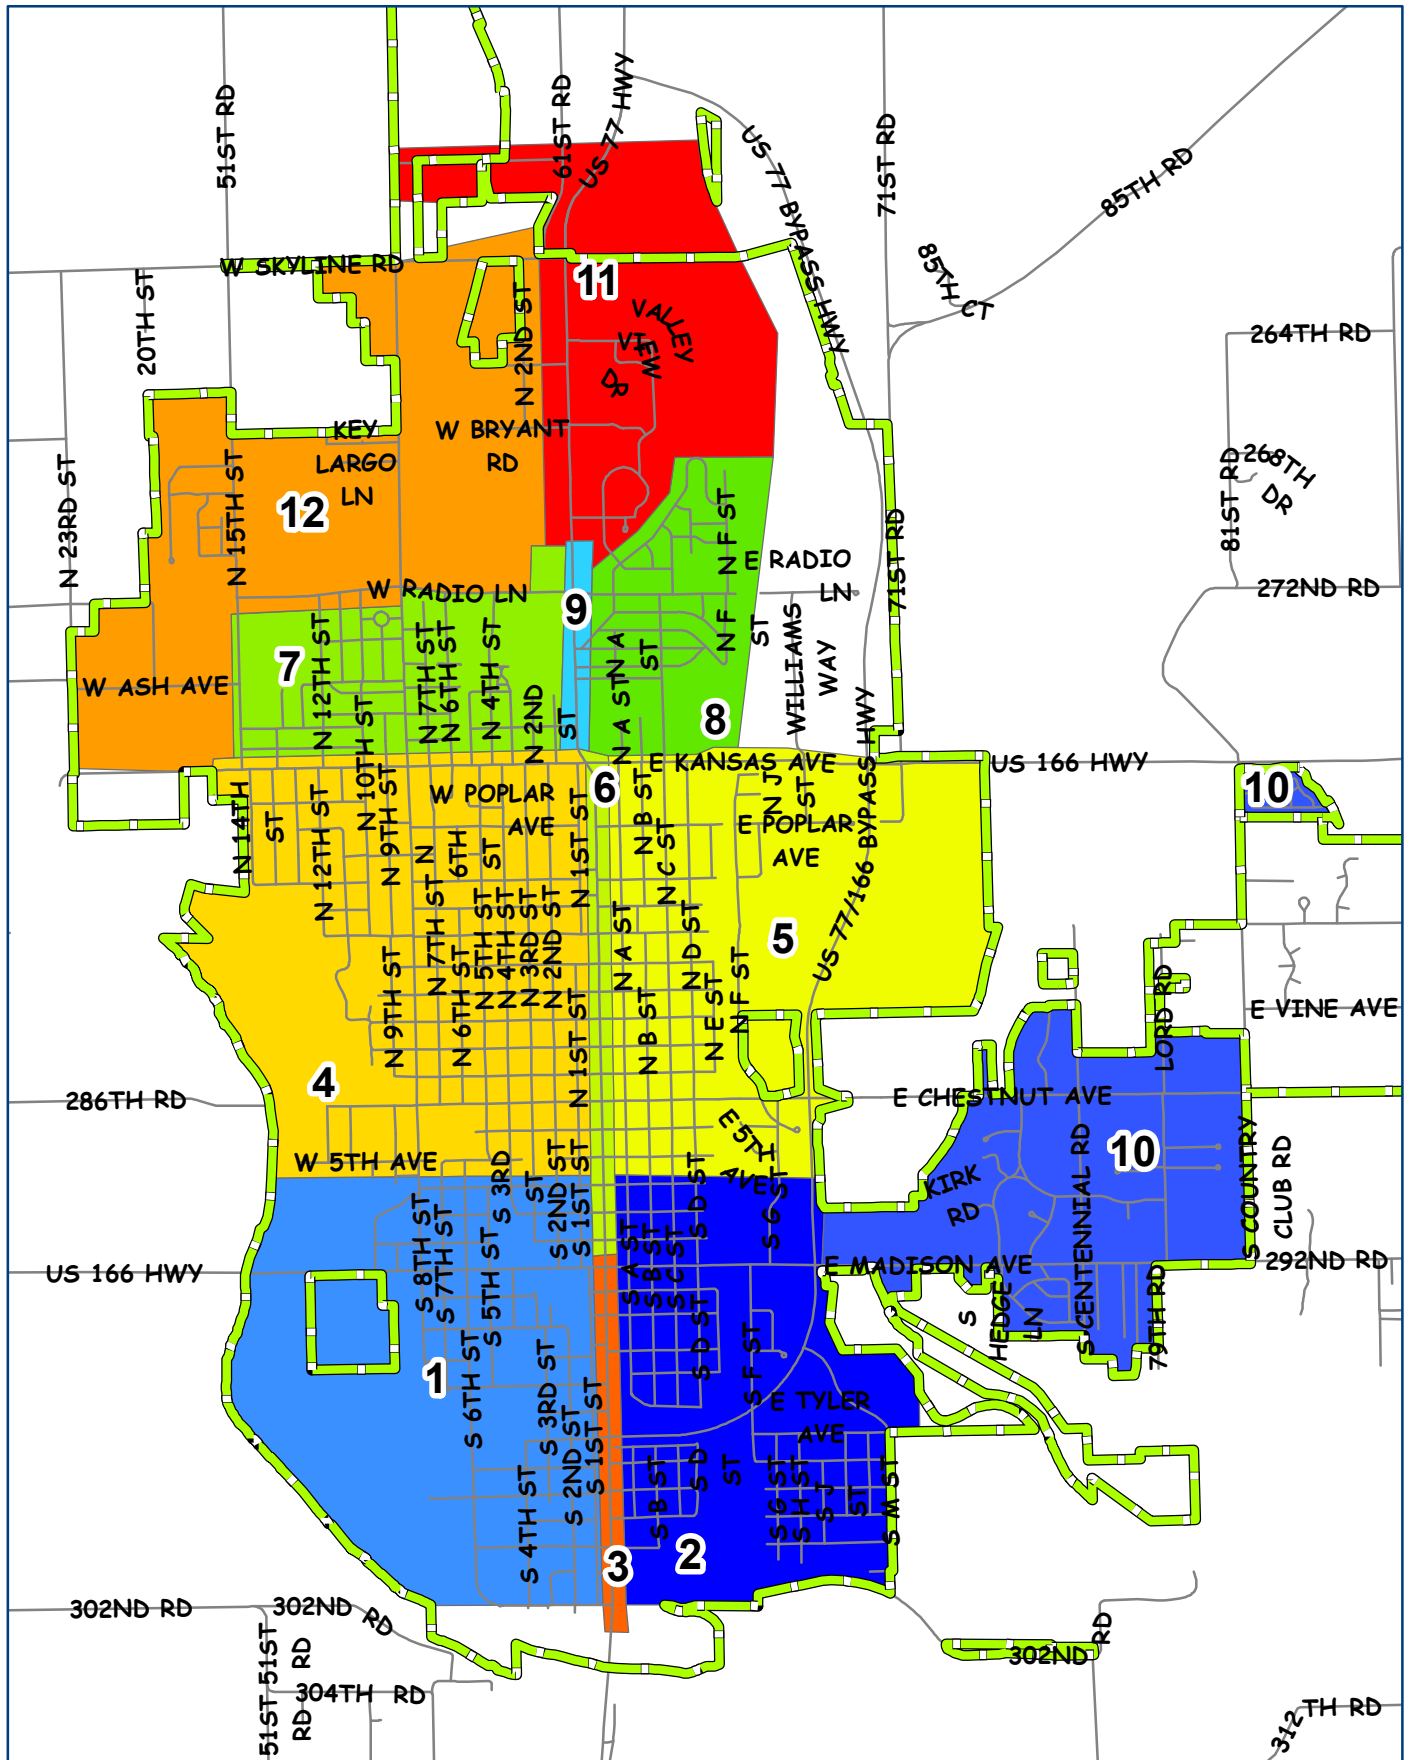

Fire Hydrant Sections

Produced by the City of Arkansas City GIS using the best available data to date. The City makes no warranty or representation, expressed or implied, with respect to the data displayed.