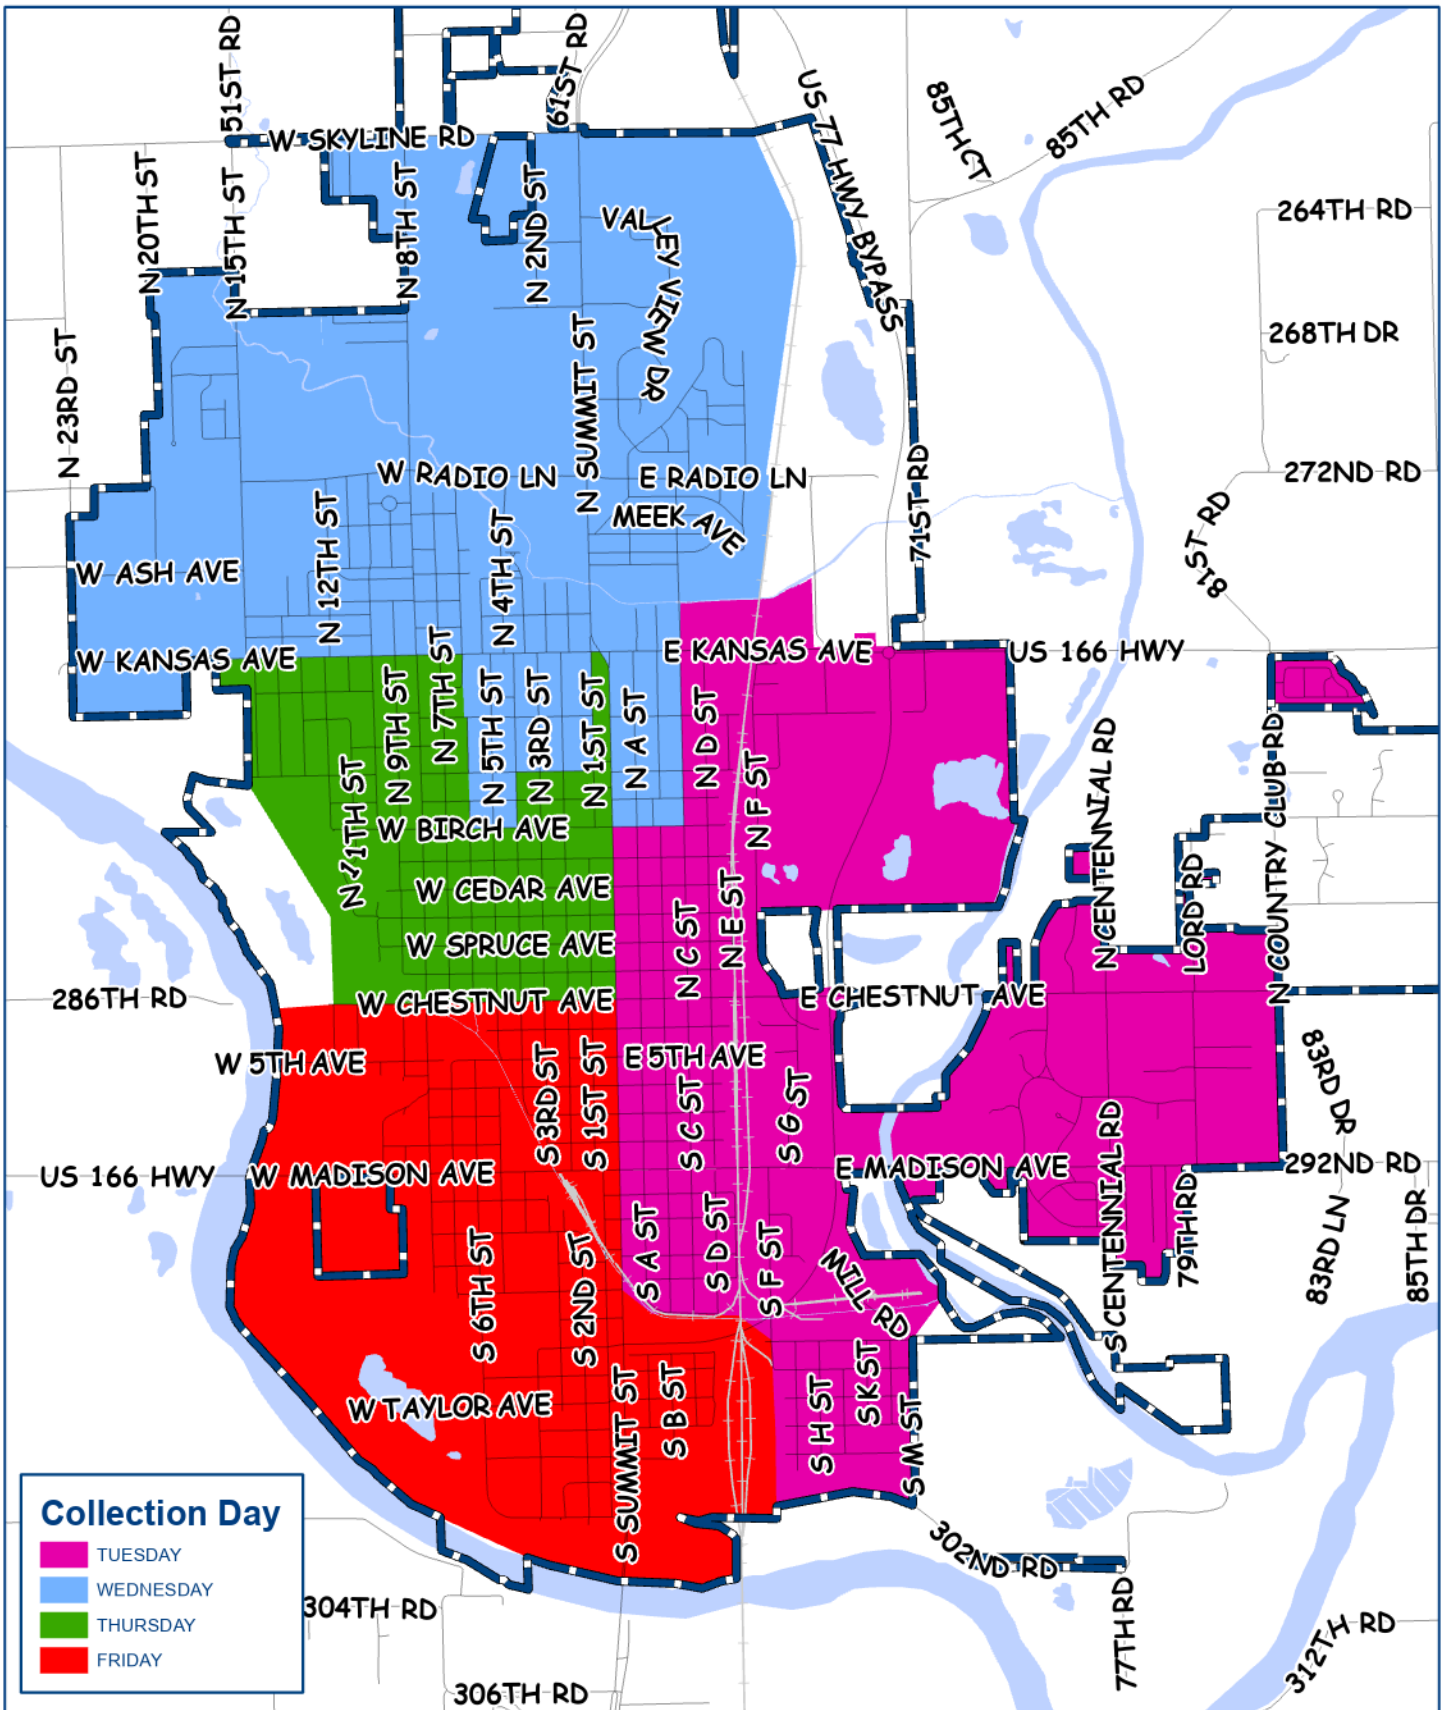

President's Day Sanitation Pickup

Collection Day

- TUESDAY
- WEDNESDAY
- THURSDAY
- FRIDAY

Produced by the City of Arkansas City GIS using the best available data to date. The City makes no warranty or representation, expressed or implied, with respect to the data displayed. February 15, 2022