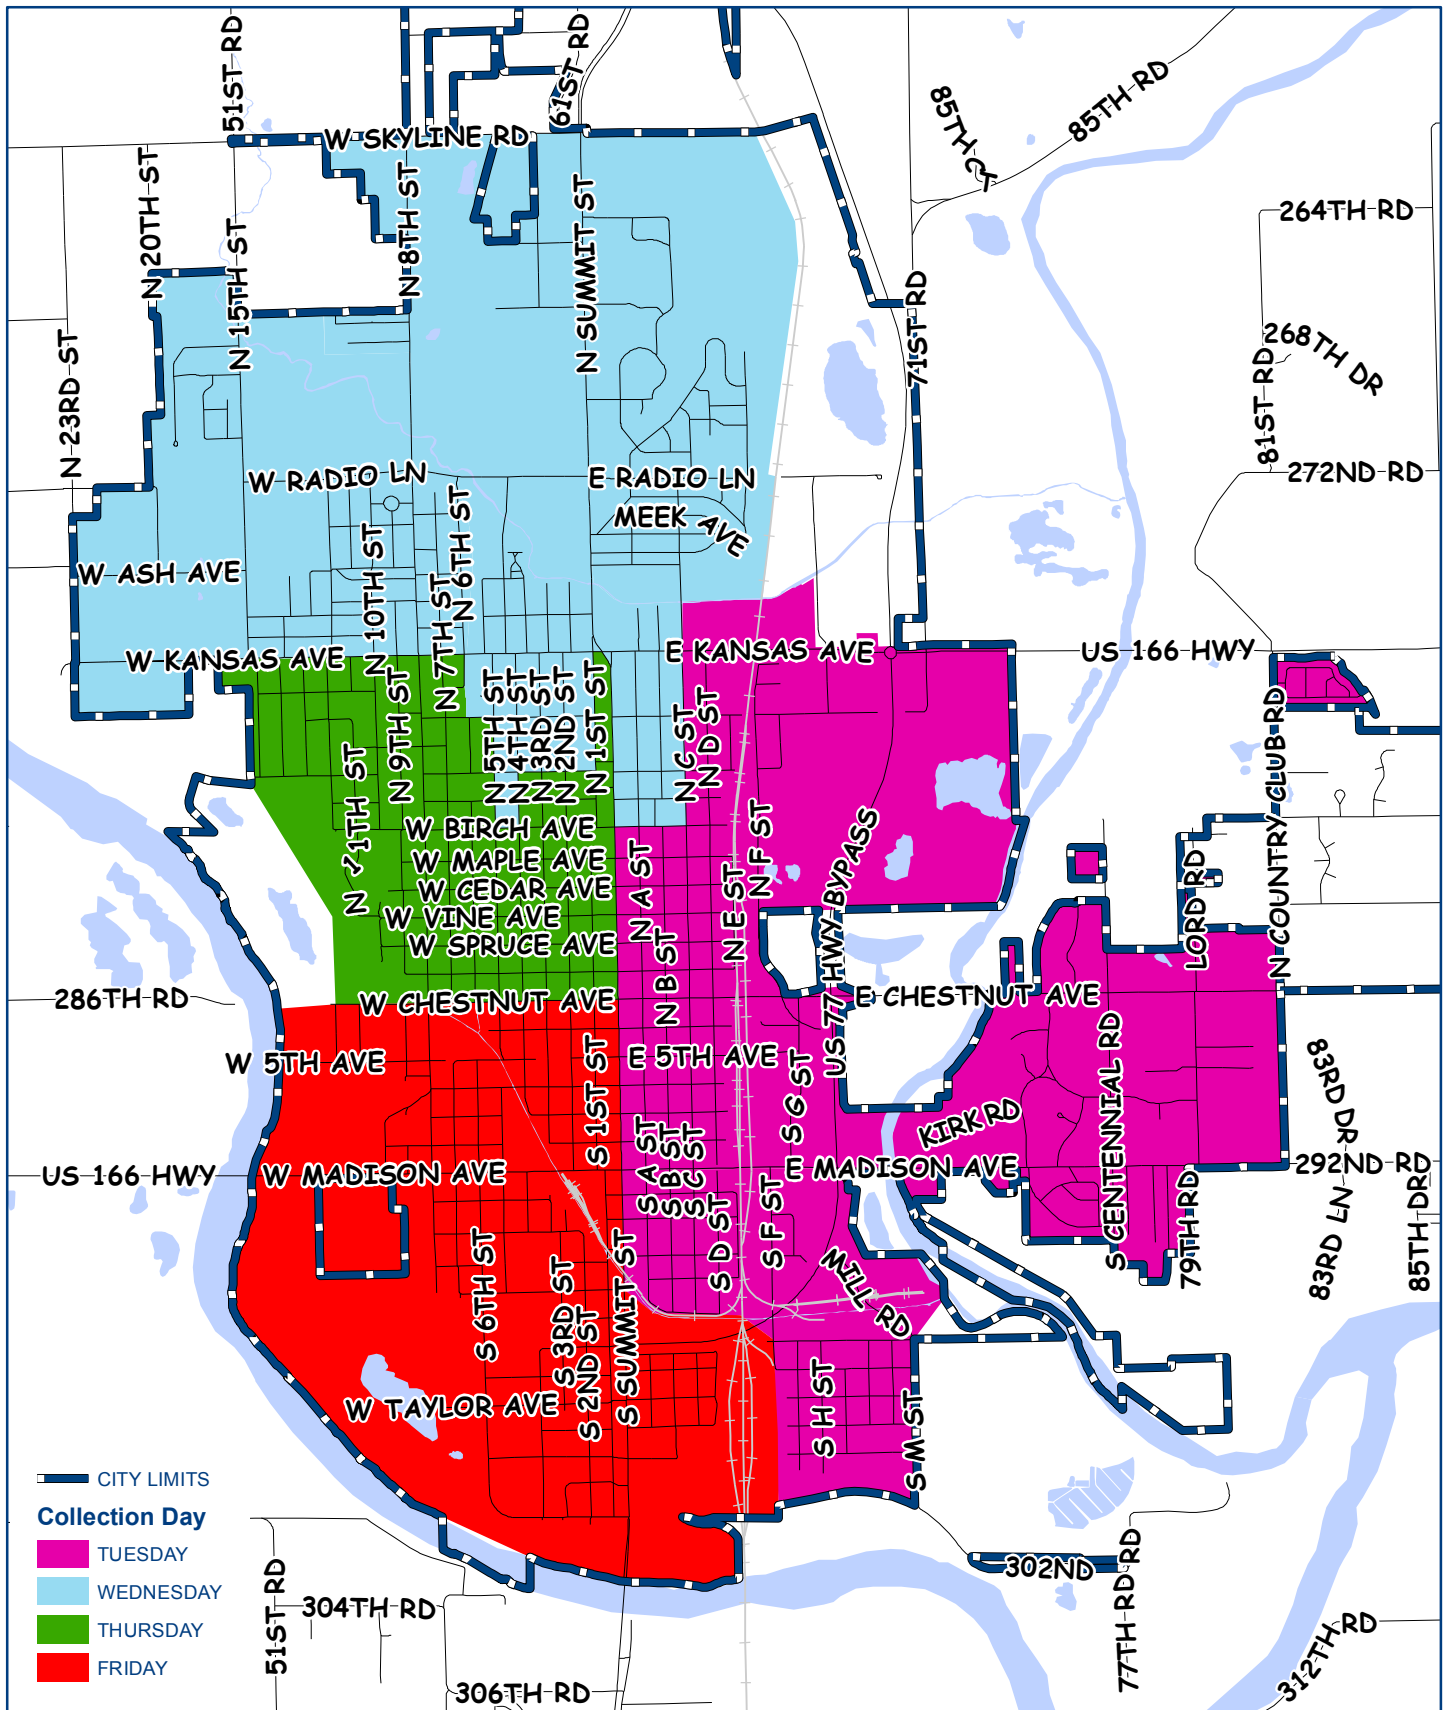

Memorial Day Sanitation Pickup

Produced by the City of Arkansas City GIS using the best available data to date. The City makes no warranty or representation, expressed or implied, with respect to the data displayed. May 09, 2017