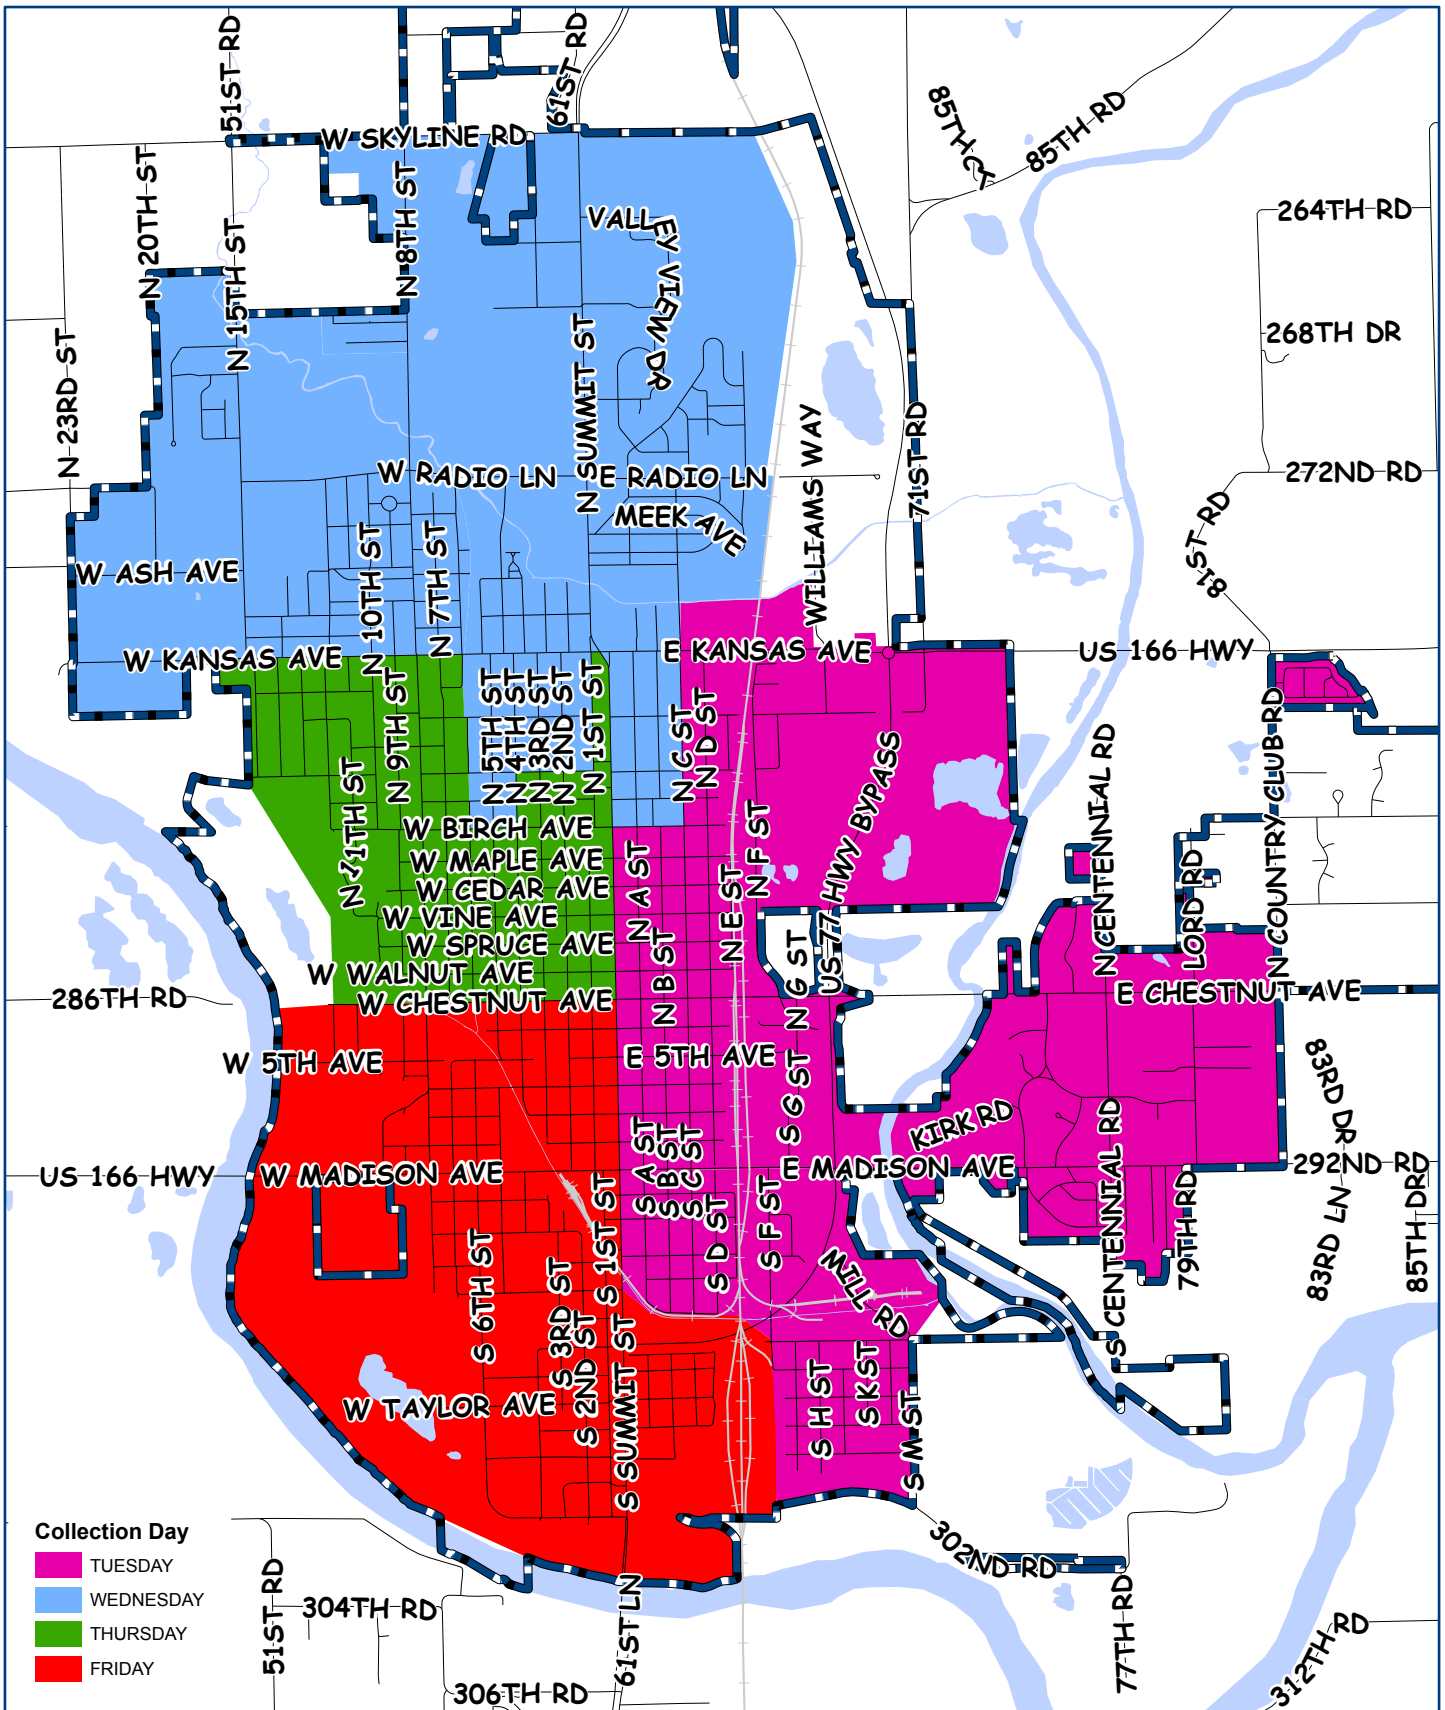

# Labor Day Sanitation Pickup

**Collection Day**  
 TUESDAY  
 WEDNESDAY  
 THURSDAY  
 FRIDAY

Produced by the City of Arkansas City GIS using the best available data to date. The City makes no warranty or representation, expressed or implied, with respect to the data displayed. August 16, 2018